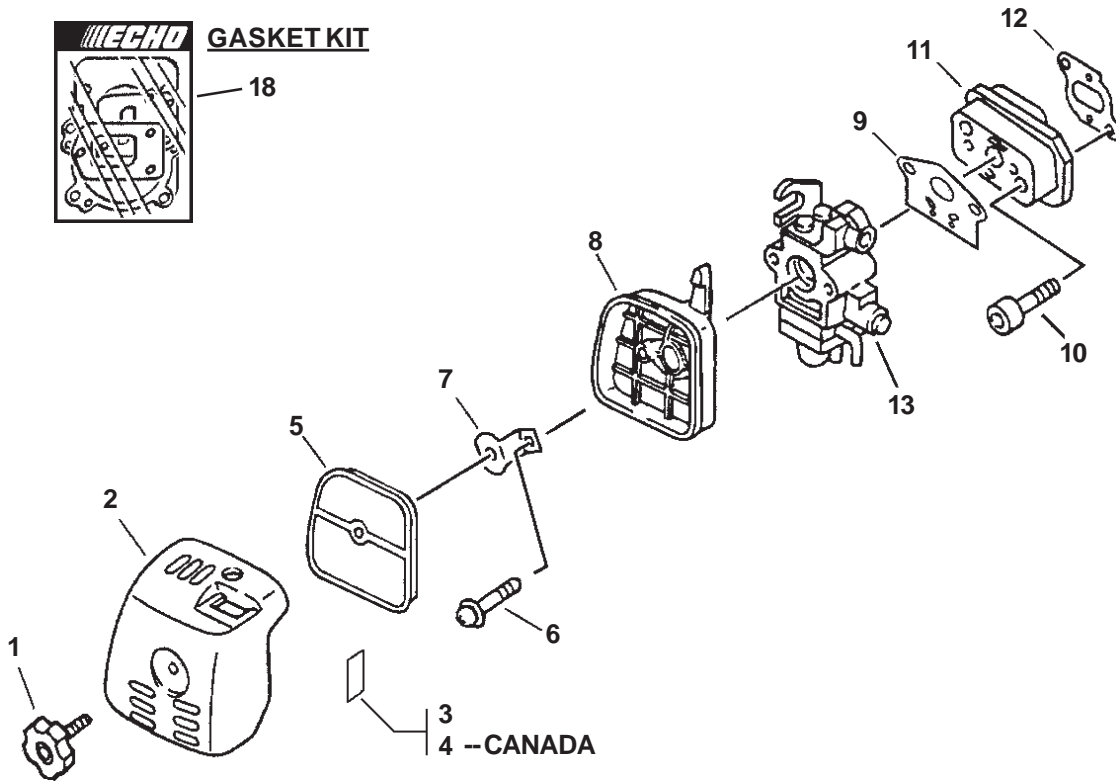

SERIAL NUMBERS: 05001001-07999999

GASKET KIT

SERIAL NUMBERS: 05001001-07999999

ITEM	PART NUMBER	QTY	DESCRIPTION	REMARKS
1	13040652130	1	KNOB, FASTENER	
2	13031357731	1	LID, AIR CLEANER	
3	89012152730	1	LABEL, CHOKE	
4	89033252730	1	LABEL, CHOKE	CANADA MODELS: 07001001-07999999
5	13031051830	1	FILTER, AIR	
6	90024205060	2	SCREW 5X60	
7	12901157730	1	PLATE PREVENT	
8	P021001430	1	CASE, AIR CLEANER	
★ 9	13001013410	1	GASKET, INTAKE	
10	90016205025	2	BOLT 5X25	
11	13001756431	1	INSULATOR	
★ 12	13001055930	1	GASKET, INTAKE	
13	-----	1	CARBURETOR**	
**SEE CARBURETOR DIAGRAMS FOR MODEL APPLICATIONS AND SERIAL NUMBERS				
★ 14	V104000061	1	SHIELD, MUFFLER	
15	A320000001	1	COVER, MUFFLER	
16	90010605012	2	BOLT 5X12	
17	89016006361	1	LABEL, CAUTION - HOT	
18	P021003970	1	GASKET KIT	

MODELS PAS-260 SERIAL NUMBERS: 05001001-05999999 & 07001001-07999999

19	14580642030	1	MUFFLER	
20	90060000005	2	WASHER	
21	90010505055	2	BOLT 5X55	
22	14586240630	1	SCREEN, MUFFLER	
★ 23	14586642031	1	GASKET, EXHAUST	
24	A313000350	1	GUIDE, EXHAUST	
25	90024204010	3	SCREW 4X10	

MODELS PAS-260, 261 SERIAL NUMBERS: 06001001-06999999

26	A300000141	1	MUFFLER	
27	V150000371	1	PLATE, EYE	
28	V347000000	4	CONICAL WASHER	
29	90010505055	2	BOLT 5X55	
30	14586240630	1	SCREEN, MUFFLER	
★ 31	V104000360	1	GASKET, EXHAUST	
32	A313000130	1	GUIDE, EXHAUST	
33	9136704010	5	SCREW 4X10	

★ Also Included In GASKET KIT